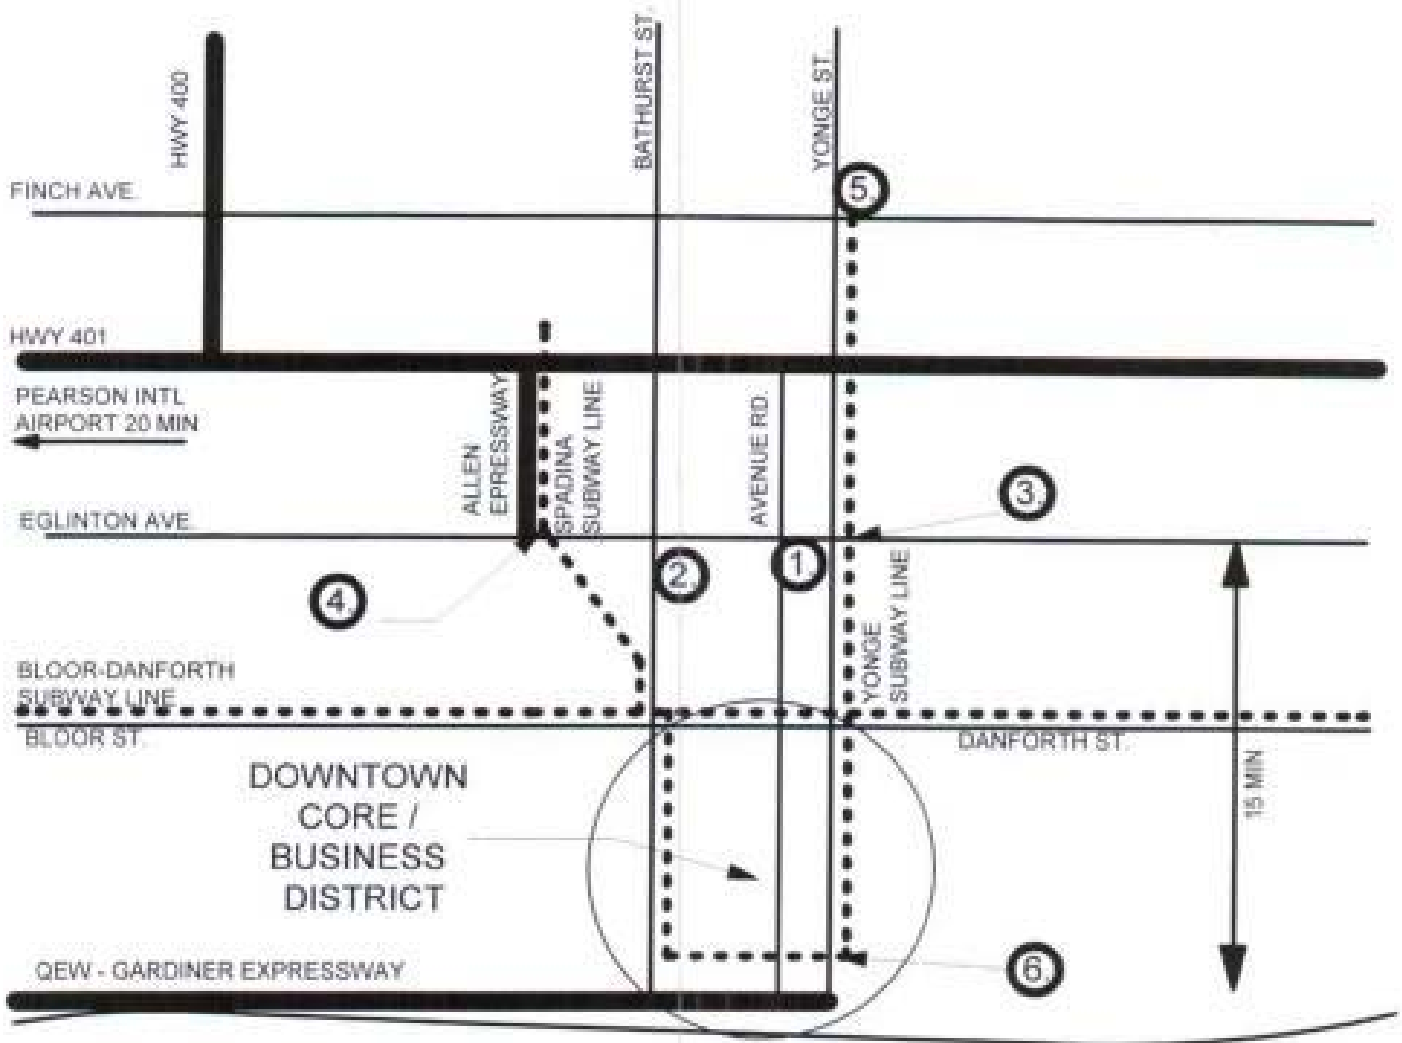

# LOCATION MAP

LAKE ONTARIO

1. HIGBOURNE ROAD
2. BATHURST STREET
3. YONGE / EGLINTON SUBWAY STATION
4. EGLINTON WEST SUBWAY STATION
5. FINCH SUBWAY STATION
6. UNION STATION

TORONTO UPTOWN RENTALS  
TEL: 416 733 0111